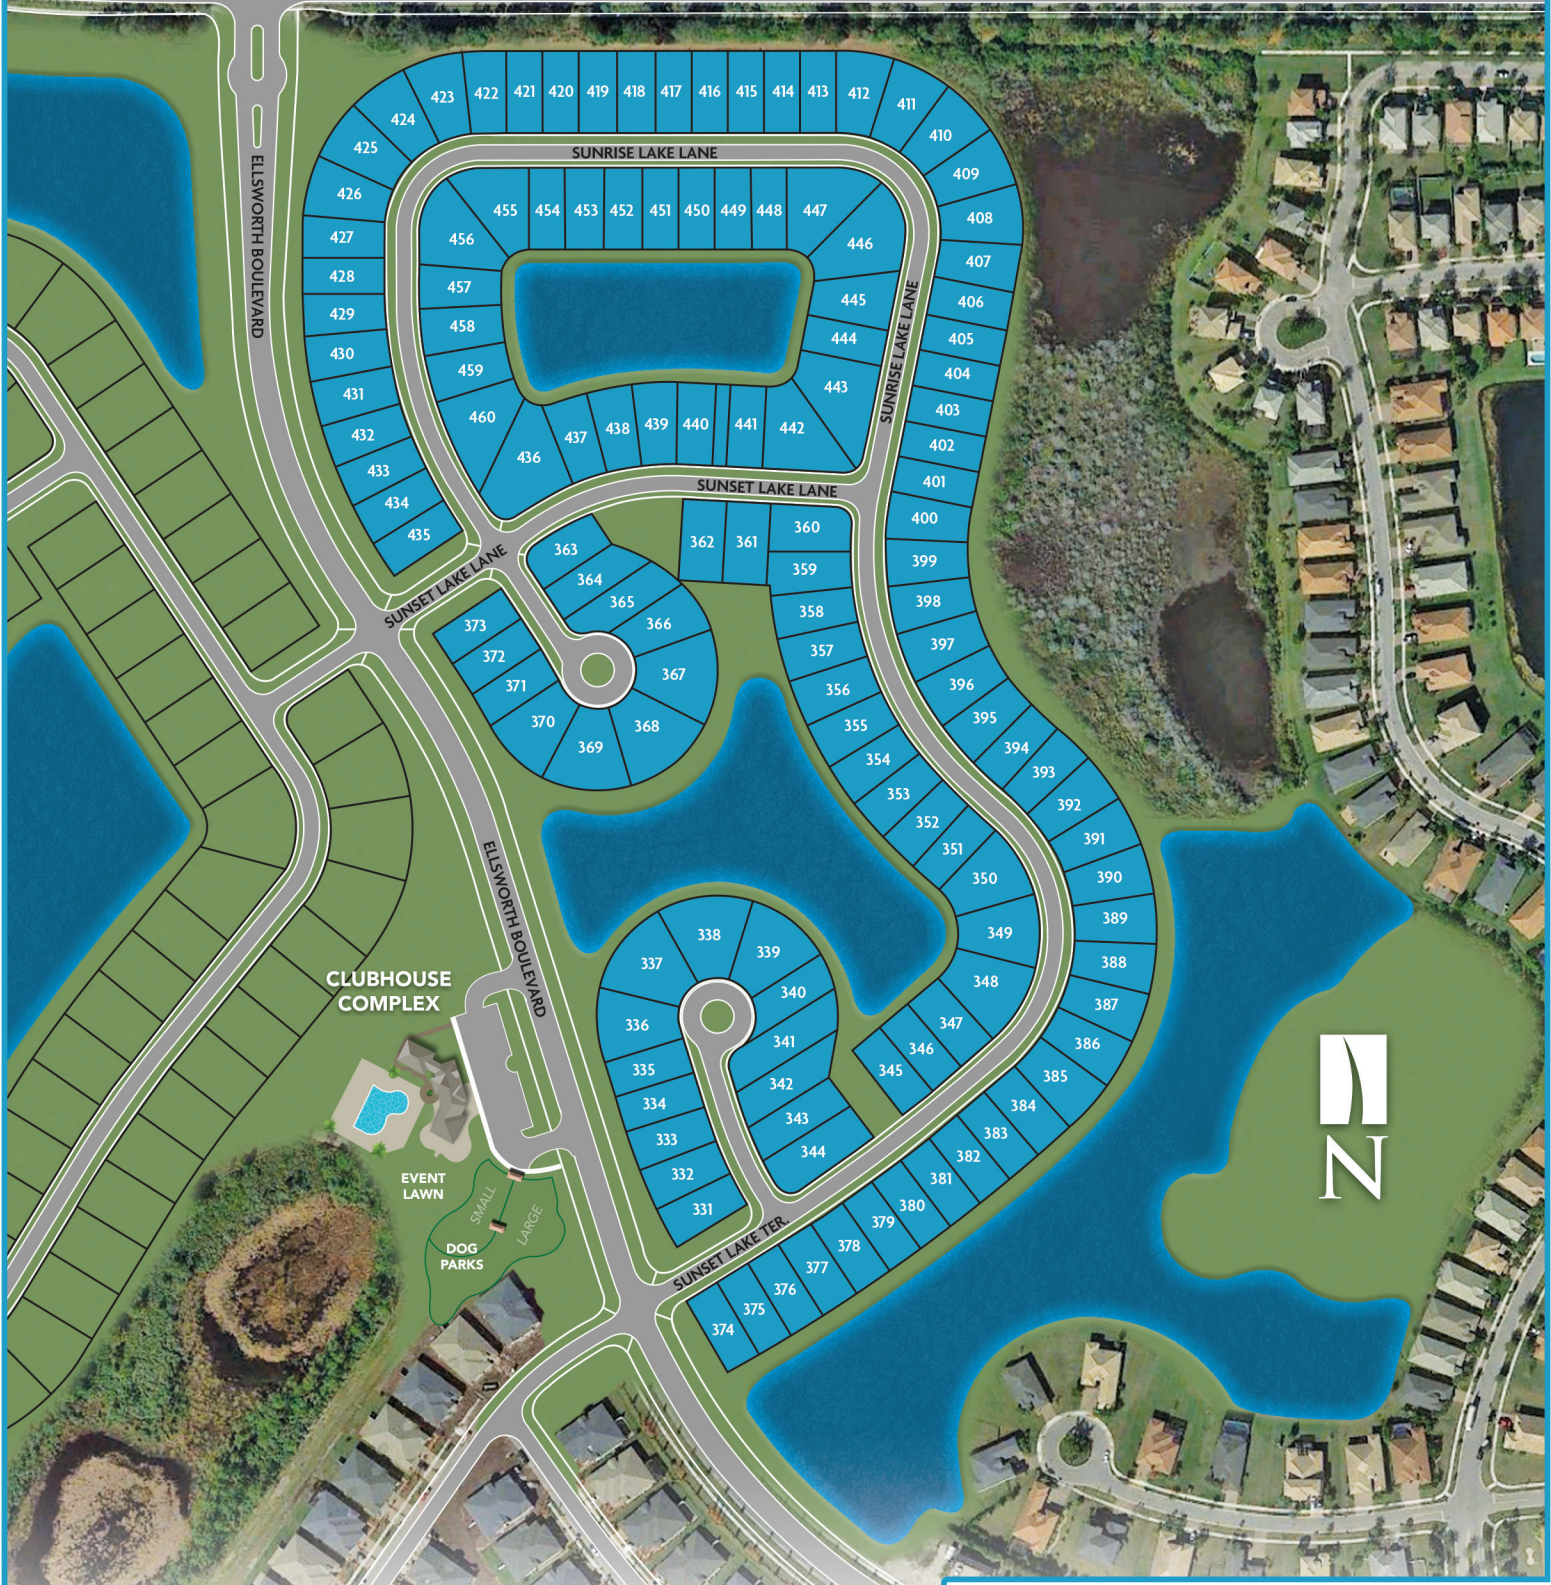

# TRADITION-PARKWAY

# GHO HOMES

A GREEN BRICK PARTNER

 All dimensions, features, specifications and square footages are approximate and subject to change without notice. Maps, plans, landscaping and elevation renderings are artist's conceptions, are not to scale, and may not accurately depict the homes or lots as they are built.

# LAKE PARK<sup>®</sup>

at TRADITION