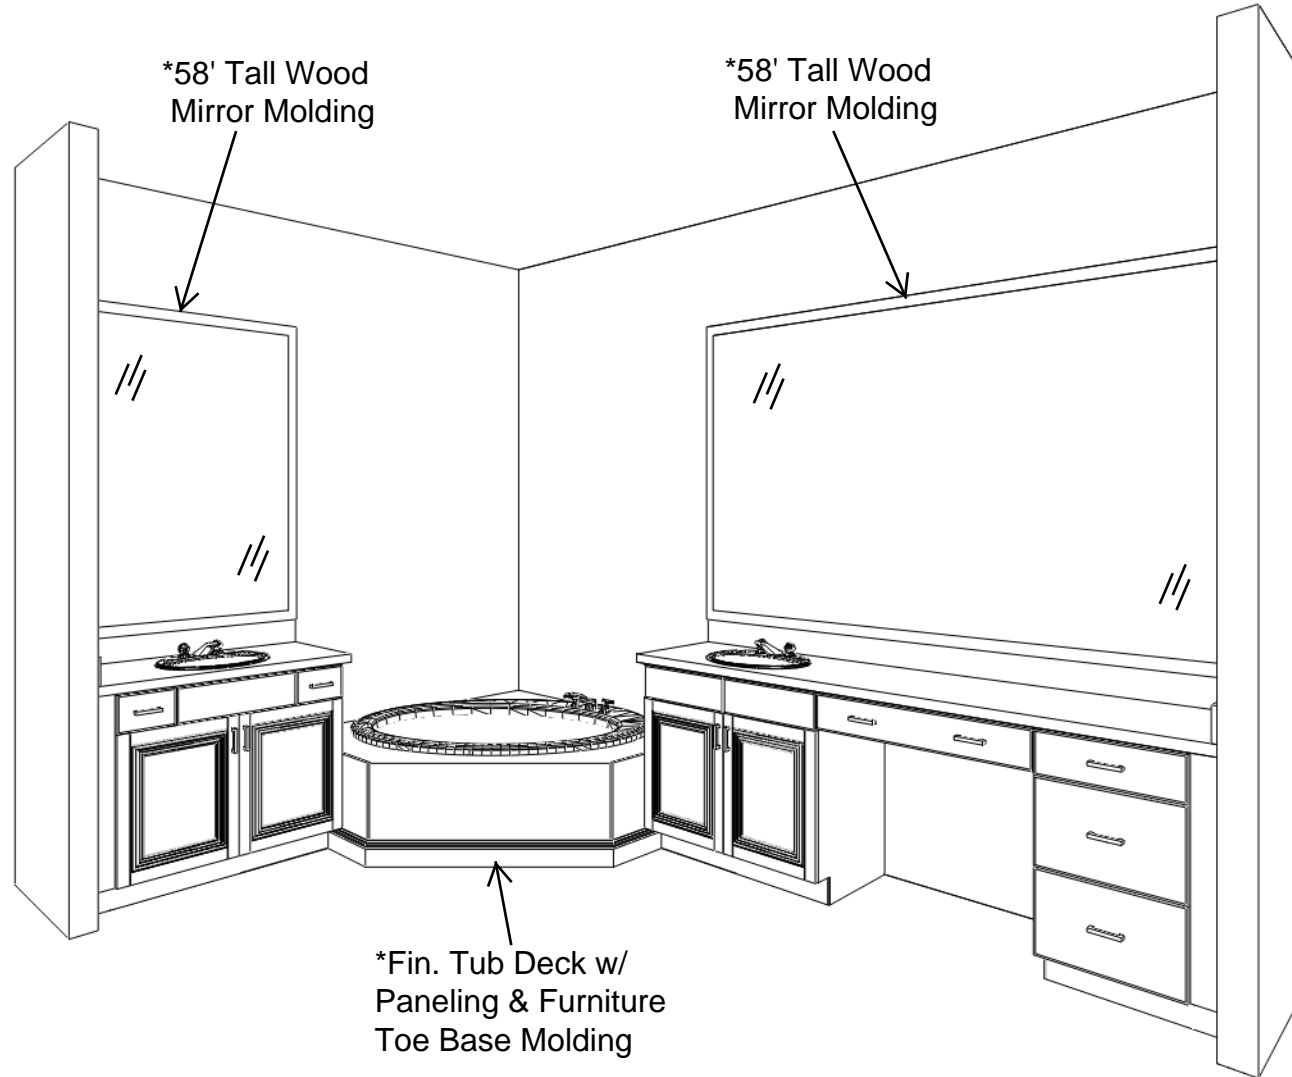

Coquina Grande
Master Bathroom Layout
(Perspective)

distinctive KITCHENS & BATHS <i>design within reach</i>	Designed: 1/29/2013 Printed: 1/29/2013	
	1217 Clint Moore Road Boca Raton, FL 33487 www.distinctiveknb.com	P: 561.997.9400 F: 561.997.7949
Coquina Grande Master Bath	Carlos	
Drawing #: 1