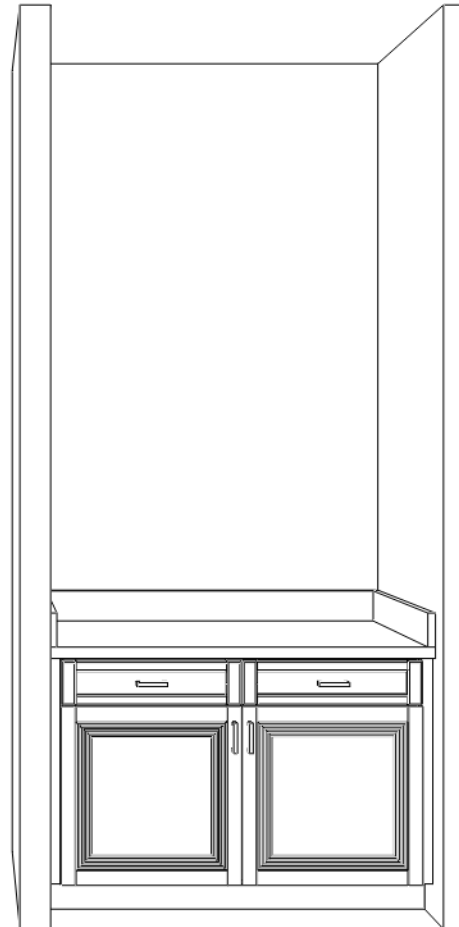

distinctive

KITCHENS  
& BATHS

design within reach

1217 Clint Moore Road  
Boca Raton, FL 33487  
www.distinctiveknb.com

P: 561.997.9400  
F: 561.997.7949

Designed: 1/18/2013  
Printed: 1/18/2013

BATH #2  
(Raised Height)