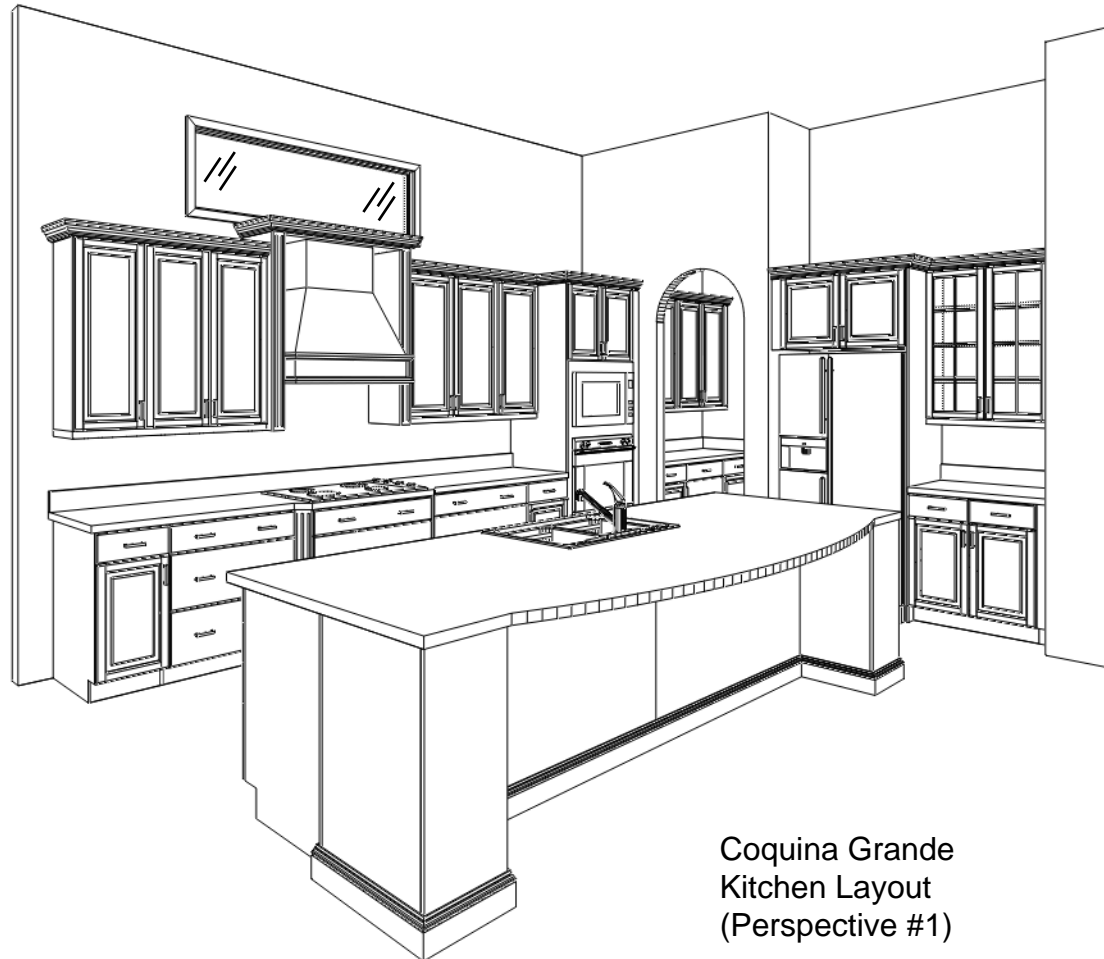

Coquina Grande
Kitchen Layout
(Perspective #1)

distinctive	KITCHENS & BATHS design within reach	Designed: 1/17/2013
		Printed: 1/17/2013
1217 Clint Moore Road Boca Raton, FL 33487 www.distinctiveknb.com	P: 561.997.9400 F: 561.997.7949	
Coquina Grande Kitchen 1-17-13	Carlos	Drawing #: 1