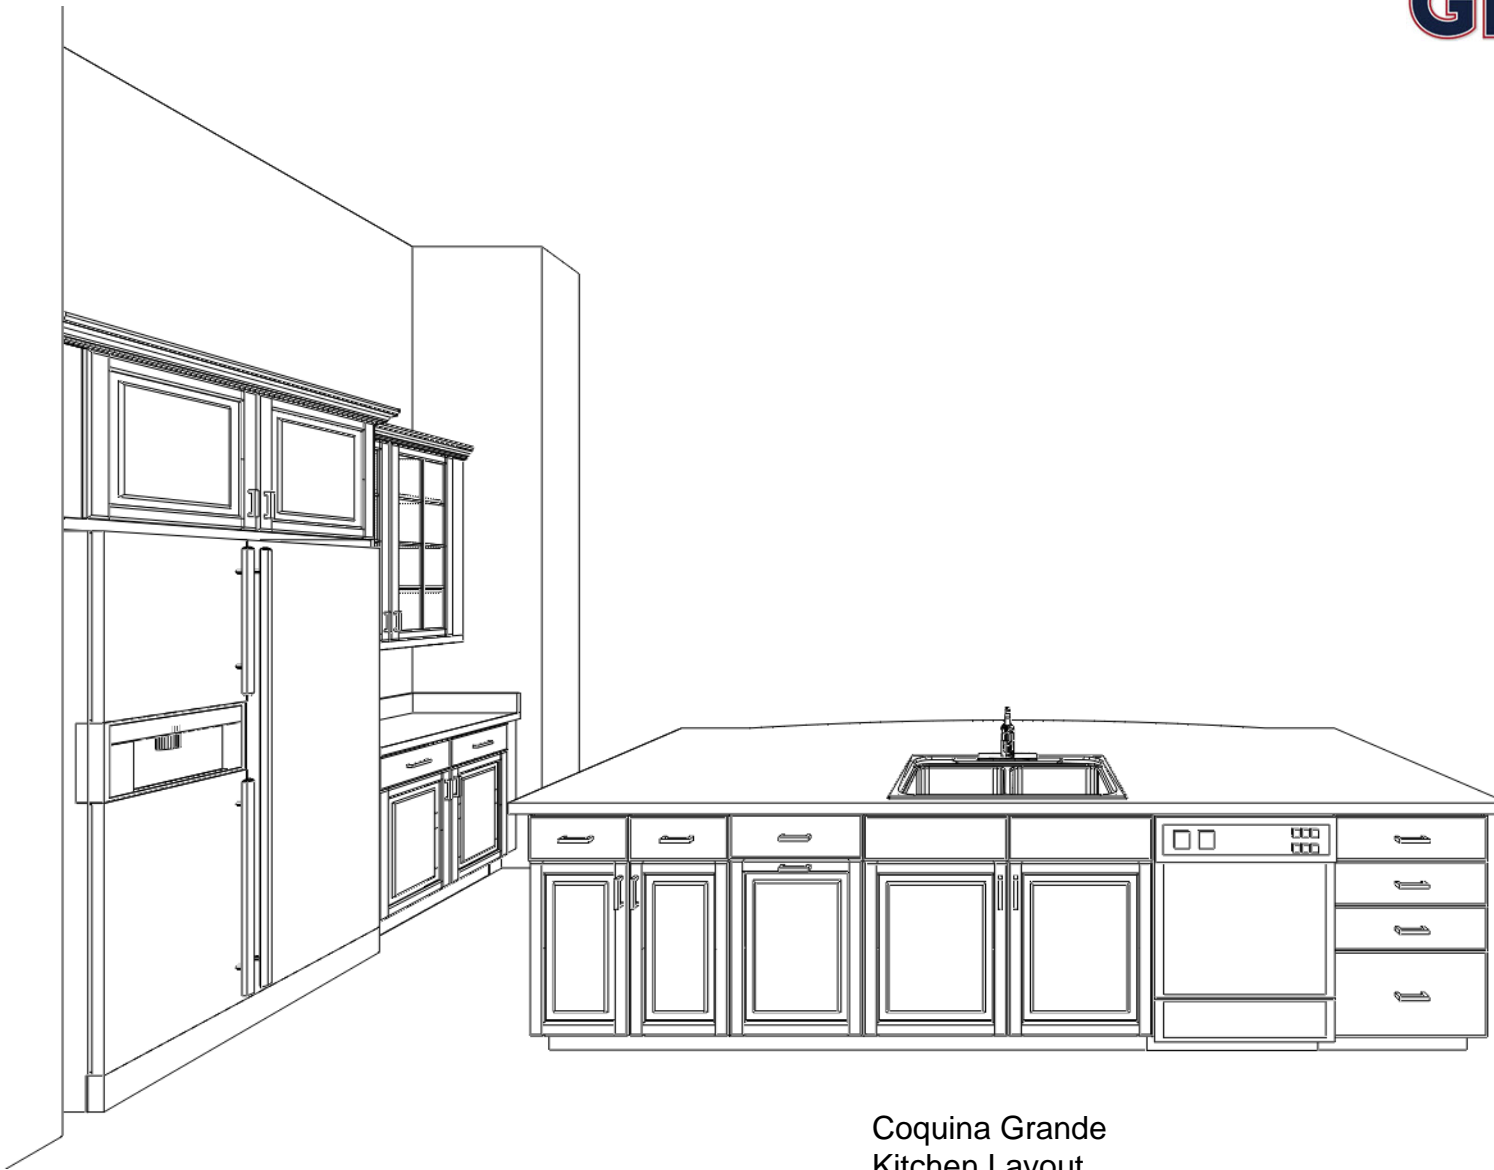

Coquina Grande
Kitchen Layout
(Perspective #3)

distinctive KITCHENS & BATHS design within reach	1217 Clint Moore Road Boca Raton, FL 33487 www.distinctiveknb.com	P: 561.997.9400 F: 561.997.7949	Designed: 1/17/2013 Printed: 1/17/2013
	Coquina Grande Kitchen 1-17-13	Carlos	Drawing #: 1