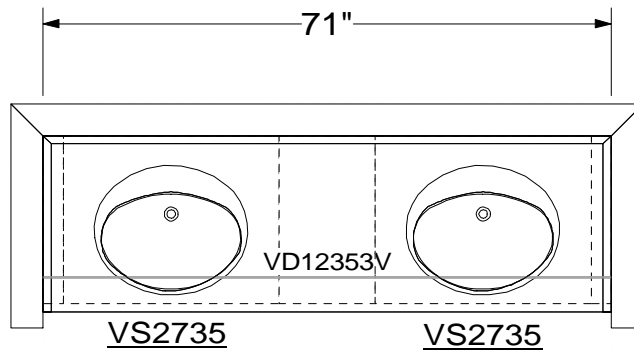

BATH #2
(Raised Height)