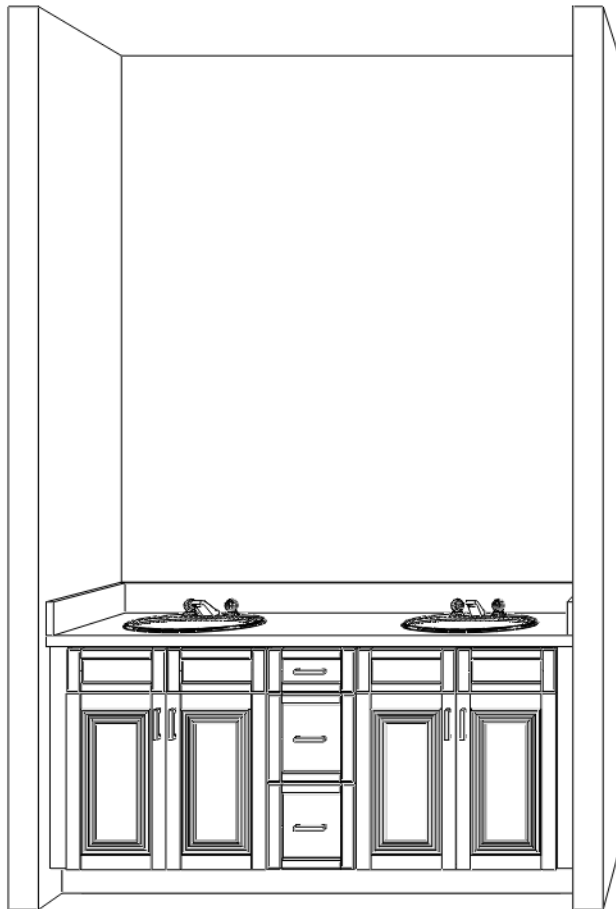

distinctive

KITCHENS  
& BATHS

design within reach

1217 Clint Moore Road  
Boca Raton, FL 33487  
www.distinctiveknb.com

P: 561.997.9400  
F: 561.997.7949

Designed: 1/18/2013  
Printed: 1/18/2013

BATH #2  
(Raised Height)