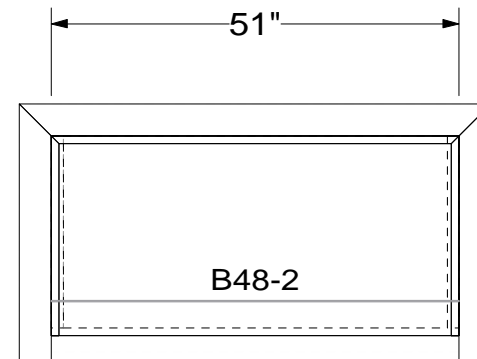

DROP ZONE

GHO Homes
Coquina Grande
Secondary Bathrooms Layouts
12/04/12 CA
Rev: 01/18/13 CA

© Distinctive Kitchens and Baths, Inc.
All dimensions given are subject to
verification on job site. This is an
original design and must not be released
or copied unless applicable fee has been
paid or job order placed.

distinctive

KITCHENS
& BATHS

design within reach

1217 Clint Moore Road
Boca Raton, FL 33487
www.distinctiveknb.com

P: 561.997.9400
F: 561.997.7949

Designed: 1/18/2013
Printed: 1/18/2013