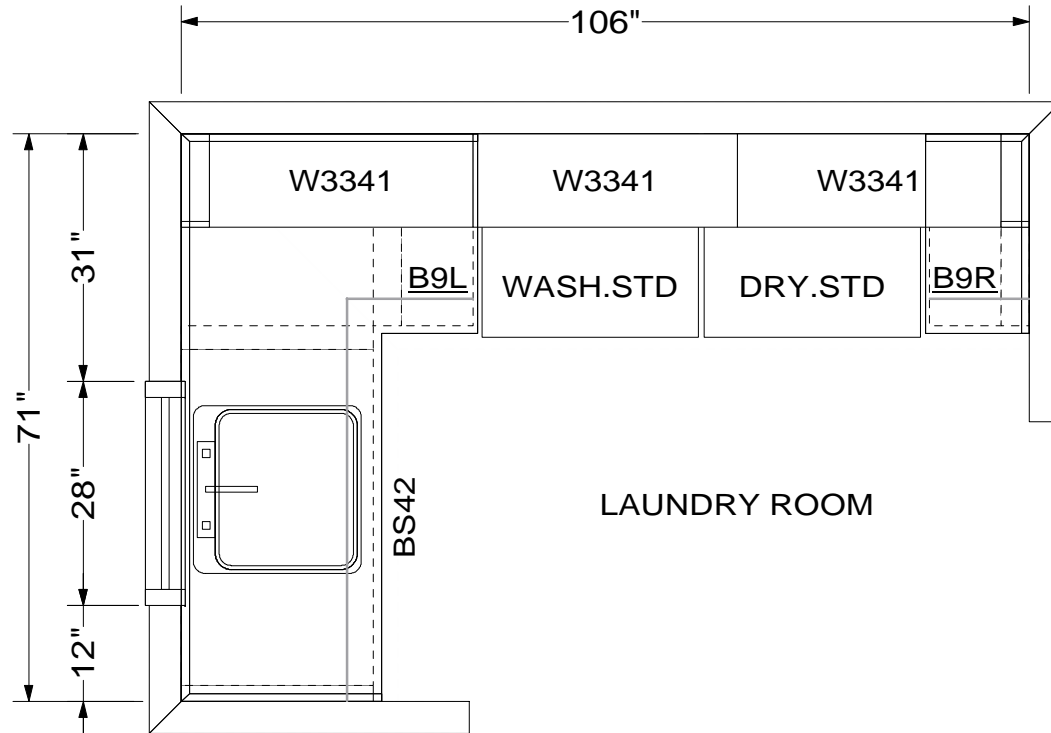

LAUNDRY ROOM

GHO Homes
Coquina Grande
Laundry Room Layout
12/04/12 CA

© Distinctive Kitchens and Baths, Inc.
All dimensions given are subject to verification on job site. This is an original design and must not be released or copied unless applicable fee has been paid or job order placed.

distinctive

KITCHENS & BATHS

design within reach

1217 Clint Moore Road
Boca Raton, FL 33487
www.distinctiveknb.com

P: 561.997.9400
F: 561.997.7949

Designed: 12/4/2012
Printed: 12/4/2012