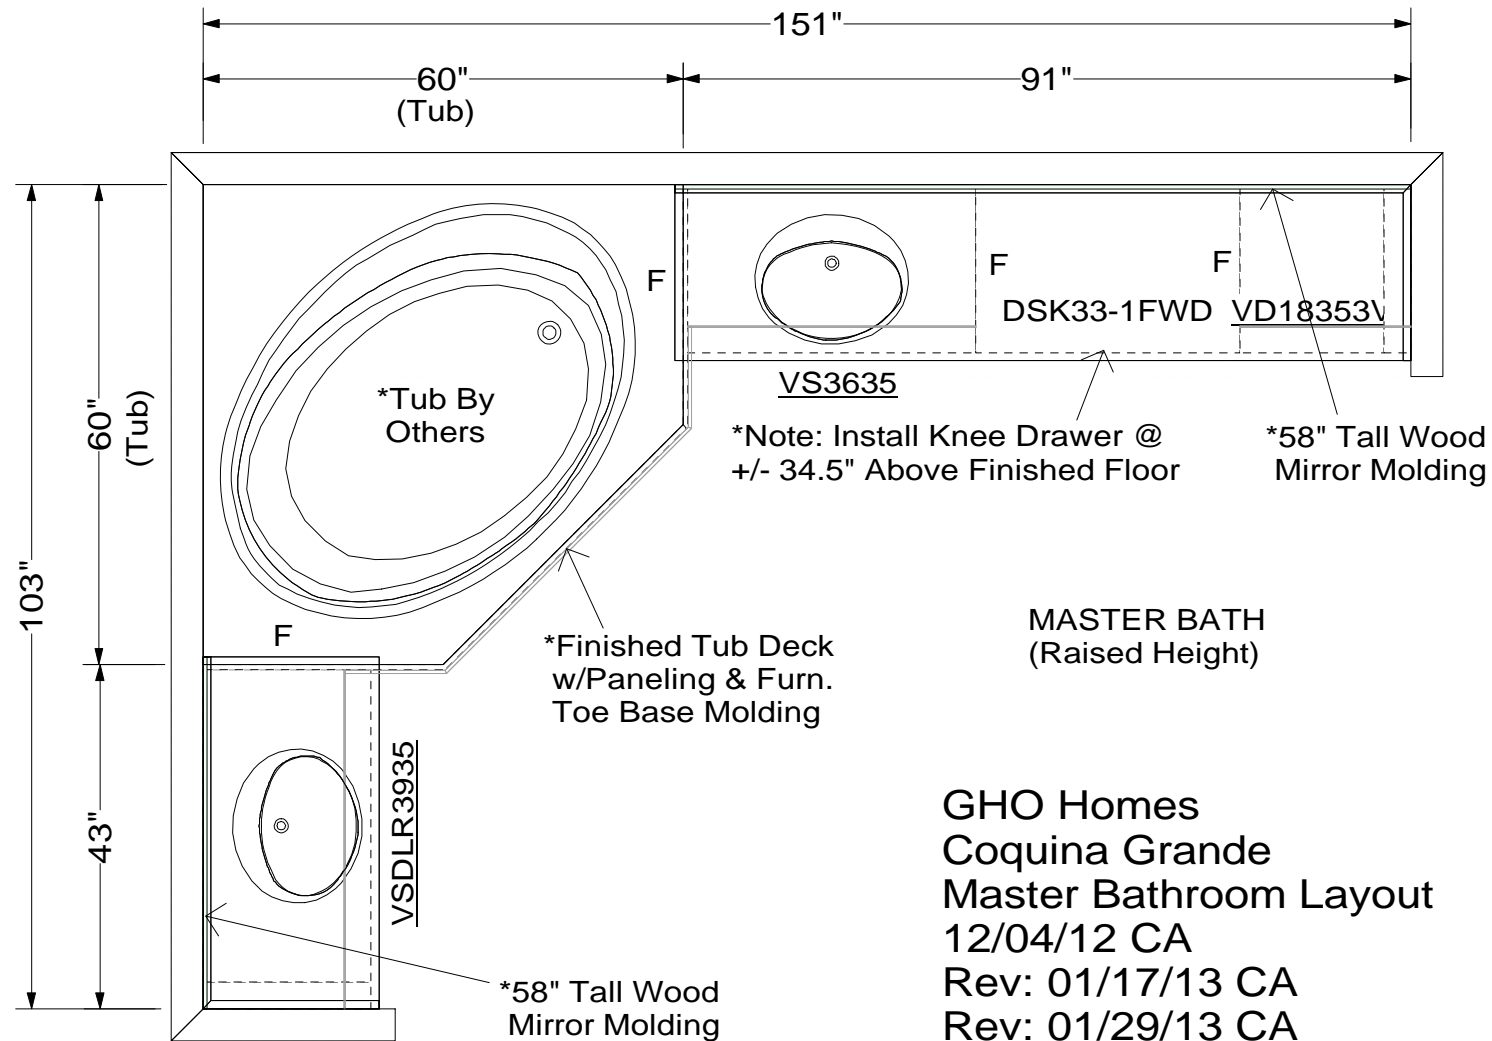

GHO Homes
Coquina Grande
Master Bathroom Layout
12/04/12 CA
Rev: 01/17/13 CA
Rev: 01/29/13 CA

© Distinctive Kitchens and Baths, Inc.
All dimensions given are subject to verification on job site. This is an original design and must not be released or copied unless applicable fee has been paid or job order placed.

distinctive

KITCHENS & BATHS
design within reach

1217 Clint Moore Road
Boca Raton, FL 33487
www.distinctiveknb.com

P: 561.997.9400
F: 561.997.7949

Designed: 1/29/2013
Printed: 1/29/2013