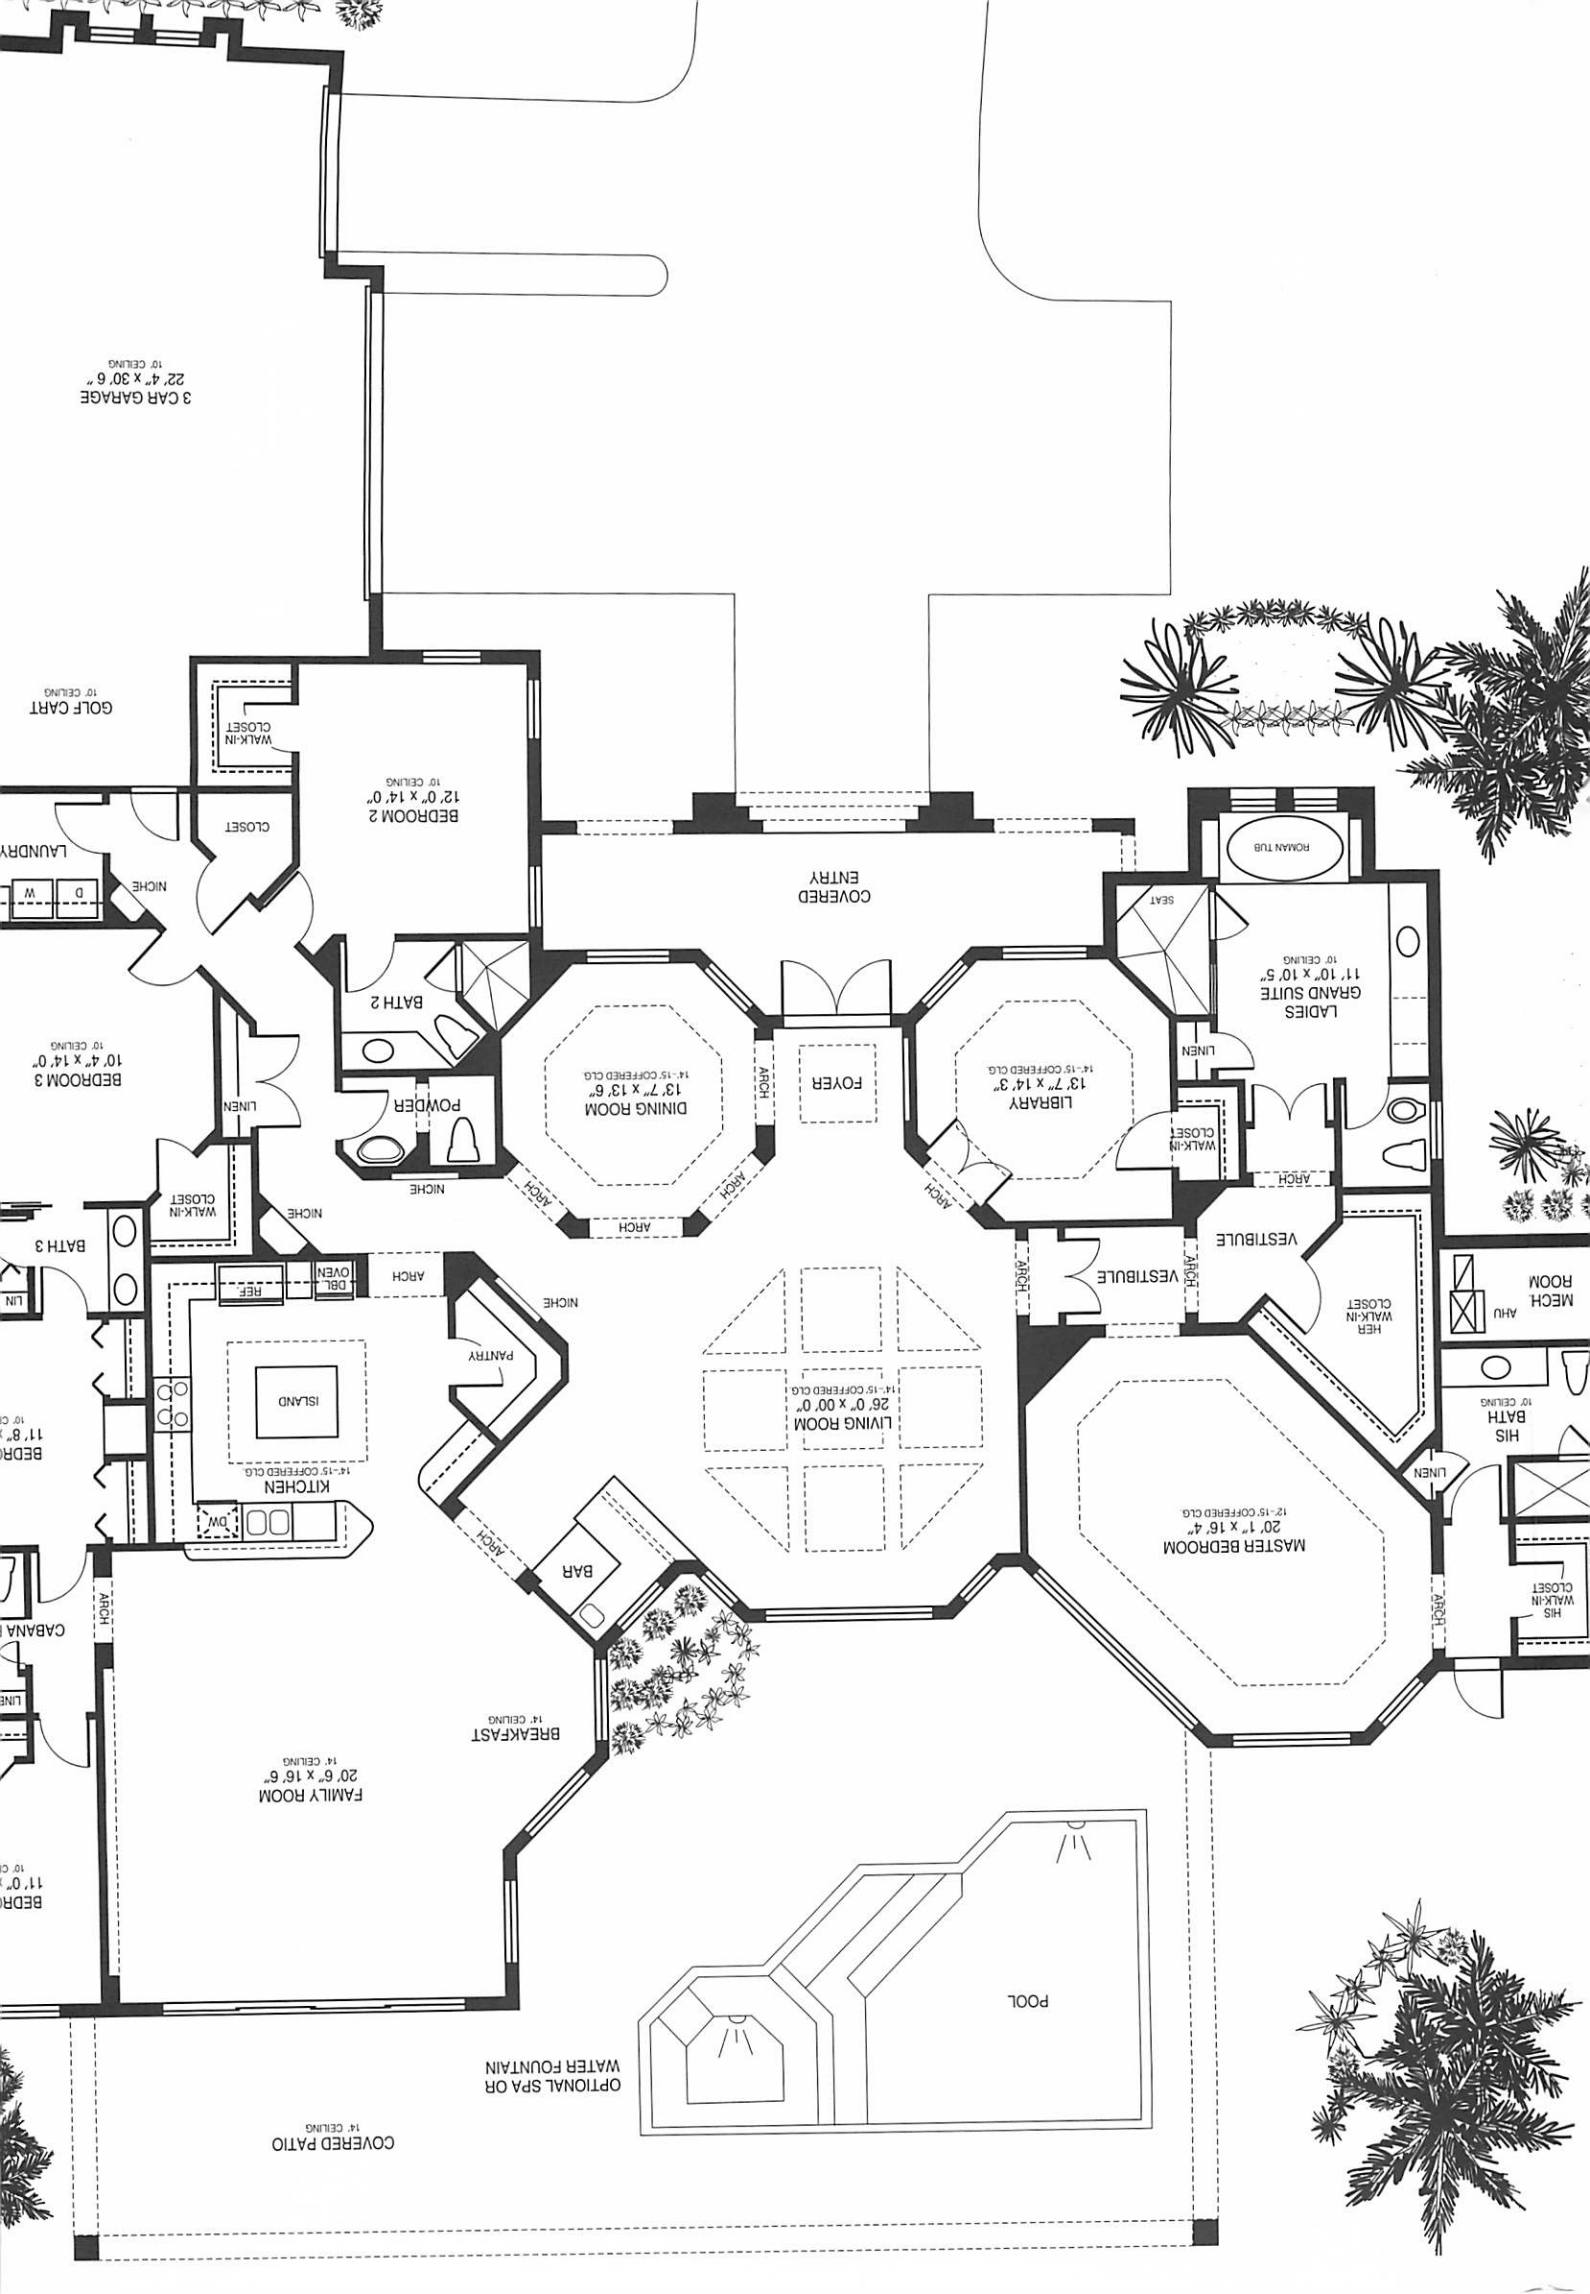

FAMILY ROOM
20'6" x 16'6"
14' CEILING

POOL

OPTIONAL SPA OR
WATER FOUNTAIN

COVERED PATIO
14' CEILING

BEDROOM 5
11'0" x 15'0"
10' CEILING

3 CAR GARAGE
22'4" x 30'6"
10' CEILING

GOLF CART
10' CEILING

BEDROOM 2
12'0" x 14'0"
10' CEILING

LAUNDRY
10' CEILING

BEDROOM 3
10'4" x 14'0"
10' CEILING

BATH 2

POWDER

DINING ROOM
13'7" x 13'6"
14'-15' COFFERED CGL.

FOYER

LIBRARY
13'7" x 14'3"
14'-15' COFFERED CGL.

LADIES
GRAND SUITE
11'10" x 10'5"
10' CEILING

VESTIBULE

LIVING ROOM
26'0" x 00'0"
14'-15' COFFERED CGL.

MECH ROOM

HIS BATH

MASTER BEDROOM
20'1" x 16'4"
12'-15' COFFERED CGL.

BEDROOM
11'8" x 11'
10' CEILING

CABANA BATH

FAMILY ROOM
20'6" x 16'6"
14' CEILING

BREAKFAST

BAR

POOL

OPTIONAL SPA OR
WATER FOUNTAIN

COVERED PATIO
14' CEILING

3 CAR GARAGE
22'4" x 30'6"
10' CEILING

GOLF CART
10' CEILING

LAUNDRY
D
W